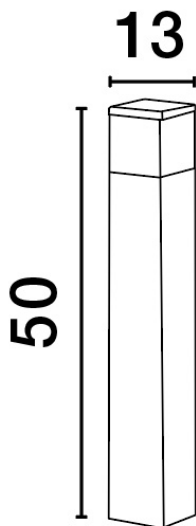

NOVA LUCE

PRODUCT DATASHEET

Version: 001

PRODUCT PHOTOGRAPH

GENERAL INFORMATION

Product Code	9060184
Collection	Outdoor
Product Category	Bollard
Product Family	FERRON
Mounting Location	Floor
Application Environment	Outdoor

DIMENSION & WEIGHT

LxWxH (cm)	L: 13 W: 13 H: 50
Cut out (cm)	N/A
Weight (Kgr)	1.6

TECHNICAL DRAWING

MATERIAL & COLOR

Product Color	Dark Grey
Body Material	Aluminium-Acrylic

APPLICATION & MOUNTING

Ambient Working Temp.	Max 40 oC
Type of Protection	IP65
Dimmable	No
Type of Dimming (Optional)	N/A
Mounting type	Surface
Mounting Depth (cm)	N/A
Led Module Replaceable	Yes
Light Source	E27

NOVA LUCE S.A

Schimatari Viotias
32009, Greece

+30 22620 58 121
+30 22620 56 743

info@novaluce.com
www.novaluce.com