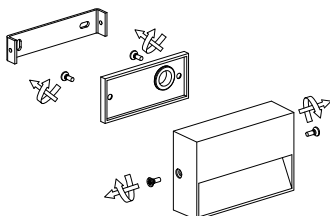

NOVA LUCE

9492690

1

Turn off the general switch

2

Dismantle the product

3

Drill holes apply screws with Plastic anchors & connect the wires

4

Apply the side screws

5

Turn on the general switch