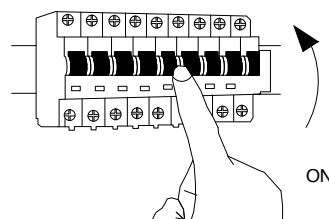

NOVA LUCE

9492690

1

Turn off the general switch

2

Dismantle the product

3

Drill holes apply screws with Plastic anchors & connect the wires

4

Apply the side screws

5

Turn on the general switch