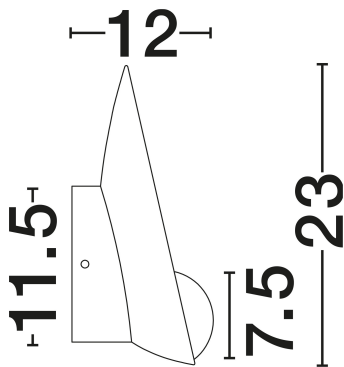

NOVA LUCE

PRODUCT DATASHEET

Version: 001

PRODUCT PHOTOGRAPH

TECHNICAL DRAWING

GENERAL INFORMATION

Product Code	9006090
Collection	Indoor
Product Category	Wall
Product Family	Minim
Mounting Location	Wall
Application Environment	Indoor
Specifications	N/A

DIMENSION & WEIGHT

LxWxH (cm)	D: 23 W: 12 H: 11.5
Cut Out (cm)	N/A
Weight (Kgr)	1

MATERIAL & COLOR

Product Color	Sandy White & Opal
Body Material	Steel&Glass

APPLICATION & MOUNTING

Ambient Working Temp.	Max 45°C
Type of Protection	IP20
Dimmable	Yes
Type of Dimming	N/A
Mounting type	Surface
Mounting Depth (cm)	N/A
Led Module Replaceable	Yes
Light Source	G9

Power (Nominal)	1x5W
Input voltage (Nominal)	100-240V
Mains Frequency	50/60Hz

PHOTOMETRICAL DATA

Luminous Flux	N/A
Color Temperature	N/A
Light Color (Designation)	N/A

WARRANTY

Warranty	3 Years
----------	----------------