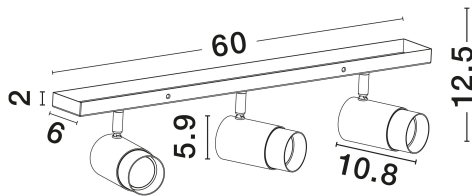

DIMENSION & WEIGHT

LxWxH (cm)	L: 60 W: 6 H: 14
Cut Out (cm)	N/A
Weight (Kgr)	1.22

MATERIAL & COLOR

Product Color	Sandy Black & Gold
Body Material	Aluminium

TECHNICAL DRAWING

APPLICATION & MOUNTING

Ambient Working Temp.	Max 45°C
Type of Protection	IP20
Dimmable	Yes
Type of Dimming	N/A
Mounting type	Surface
Mounting Depth (cm)	N/A
Led Module Replaceable	Yes
Light Source	GU10