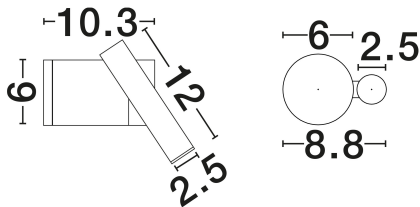

NOVA LUCE

PRODUCT DATASHEET

Version: 001

PRODUCT PHOTOGRAPH

TECHNICAL DRAWING

GENERAL INFORMATION

Product Code	9540284
Collection	Indoor
Product Category	Wall
Product Family	Ciclo
Mounting Location	Wall
Application Environment	Indoor
Specifications	N/A

DIMENSION & WEIGHT

LxWxH (cm)	D: 6 W: 10.3 H: 12
Cut Out (cm)	N/A
Weight (Kgr)	0.477

MATERIAL & COLOR

Product Color	Sandy White
Body Material	Aluminium

APPLICATION & MOUNTING

Ambient Working Temp.	Max 45°C
Type of Protection	IP20
Dimmable	Yes
Type of Dimming	Triac
Mounting type	Surface
Mounting Depth (cm)	N/A
Led Module Replaceable	No
Light Source	LED

Power (Nominal)	4W
Input voltage (Nominal)	220-240V
Mains Frequency	50/60Hz

PHOTOMETRICAL DATA

Luminous Flux	166lm
Color Temperature	3000K
Light Color (Designation)	Warm White

WARRANTY

Warranty	3 Years
----------	----------------