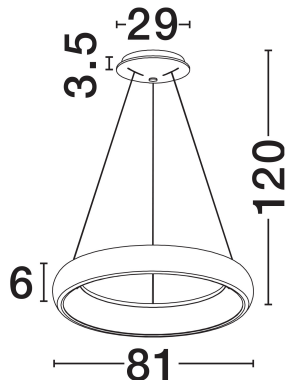

GENERAL INFORMATION

Product Code	8105603 D
Collection	Indoor
Product Category	Suspension
Product Family	Albi
Mounting Location	Wall
Application Environment	Indoor
Specifications	N/A

DIMENSION & WEIGHT

LxWxH (cm)	D: 81 H: 120
Cut Out (cm)	N/A
Weight (Kgr)	4.5

MATERIAL & COLOR

Product Color	Sandy White
Body Material	Aluminium & Acrylic

APPLICATION & MOUNTING

Ambient Working Temp.	Max 45°C
Type of Protection	IP20
Dimmable	Yes
Type of Dimming	Triac
Mounting type	Surface
Mounting Depth (cm)	N/A
Led Module Replaceable	No
Light Source	LED

NOVA LUCE S.A

Schimatari Viotias
32009, Greece

+30 22620 58 121
+30 22620 56 743

info@novaluce.com
www.novaluce.com