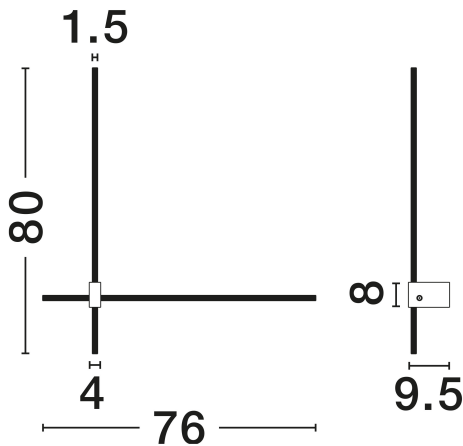

NOVA LUCE

PRODUCT DATASHEET

Version: 001

PRODUCT PHOTOGRAPH

TECHNICAL DRAWING

GENERAL INFORMATION

Product Code	9060272
Collection	Indoor
Product Category	Wall
Product Family	Peak
Mounting Location	Wall
Application Environment	Indoor
Specifications	N/A

DIMENSION & WEIGHT

LxWxH (cm)	L: 76 W: 9.5 H: 80
Cut Out (cm)	N/A
Weight (Kgr)	0.9

MATERIAL & COLOR

Product Color	Sandy Black
Body Material	Aluminium

APPLICATION & MOUNTING

Ambient Working Temp.	Max 45°C
Type of Protection	IP20
Dimmable	Yes
Type of Dimming	Triac
Mounting type	Surface
Mounting Depth (cm)	N/A
Led Module Replaceable	No
Light Source	LED

Power (Nominal)	20W
Input voltage (Nominal)	220-240V
Mains Frequency	50/60Hz

PHOTOMETRICAL DATA

Luminous Flux	1000lm
Color Temperature	2700-3000-4000K
Light Color (Designation)	WW - NW

WARRANTY

Warranty	3 Years
----------	----------------