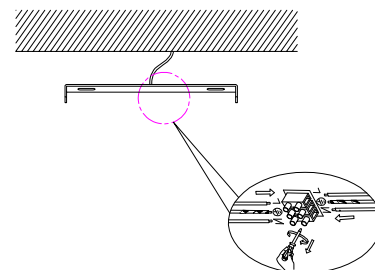

# NOVA LUCE

9081280

1

Turn off the general switch

2

Dismantle the product

3

Drill holes apply plastic anchors  
With screws

4

Apply side screws

5

Turn on the general switch