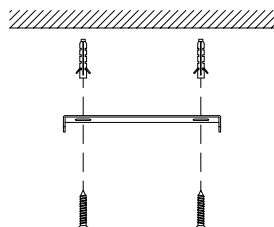

# NOVA LUCE

9081280

1

Turn off the general switch

2

Dismantle the product

3

Drill holes apply plastic anchors  
With screws

4

Apply side screws

5

Turn on the general switch