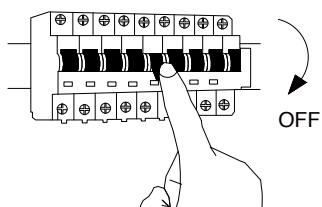

# NOVA LUCE

9081280

1

Turn off the general switch

2

Dismantle the product

3

Drill holes apply plastic anchors  
With screws

4

Apply side screws

5

Turn on the general switch