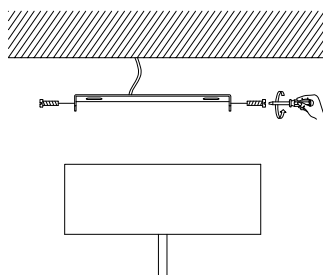

# NOVA LUCE

9081280

1

Turn off the general switch

2

Dismantle the product

3

Drill holes apply plastic anchors  
With screws

4

Apply side screws

5

Turn on the general switch