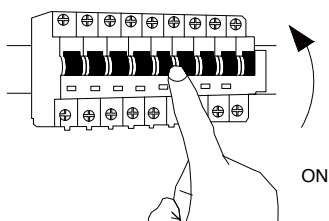

# NOVA LUCE

9081280

1

Turn off the general switch

2

Dismantle the product

3

Drill holes apply plastic anchors  
With screws

4

Apply side screws

5

Turn on the general switch