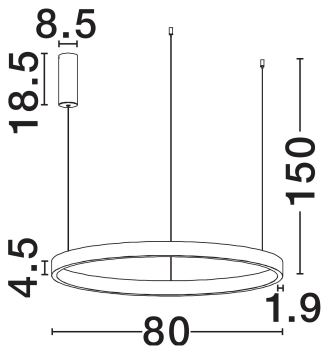

NOVA LUCE

PRODUCT DATASHEET

Version: 001

PRODUCT PHOTOGRAPH

TECHNICAL DRAWING

GENERAL INFORMATION

| | |
|-------------------------|------------|
| Product Code | 9345666 |
| Collection | Indoor |
| Product Category | Suspension |
| Product Family | Elowen |
| Mounting Location | Wall |
| Application Environment | Indoor |
| Specifications | N/A |

DIMENSION & WEIGHT

| | |
|--------------|--------------|
| LxWxH (cm) | D: 80 H: 150 |
| Cut Out (cm) | N/A |
| Weight (Kgr) | 2.8 |

MATERIAL & COLOR

| | |
|---------------|---------------------|
| Product Color | Brushed Silver |
| Body Material | Aluminium & Acrylic |

| | |
|-------------------------|-----------------|
| Power (Nominal) | 77W |
| Input voltage (Nominal) | 220-240V |
| Mains Frequency | 50/60Hz |

PHOTOMETRICAL DATA

| | |
|---------------------------|-------------------|
| Luminous Flux | 3326lm |
| Color Temperature | 3000K |
| Light Color (Designation) | Warm White |