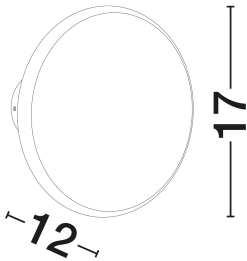

NOVA LUCE

PRODUCT DATASHEET

Version: 001

PRODUCT PHOTOGRAPH

TECHNICAL DRAWING

GENERAL INFORMATION

Product Code	9540233
Collection	Indoor
Product Category	Wall
Product Family	Onut
Mounting Location	Wall
Application Environment	Indoor
Specifications	N/A

DIMENSION & WEIGHT

LxWxH (cm)	D: 17 W: 12
Cut Out (cm)	N/A
Weight (Kgr)	1.24

MATERIAL & COLOR

Product Color	White
Body Material	Gypsum

APPLICATION & MOUNTING

Ambient Working Temp.	Max 45°C
Type of Protection	IP20
Dimmable	No
Type of Dimming	N/A
Mounting type	Surface
Mounting Depth (cm)	N/A
Led Module Replaceable	No
Light Source	LED

Power (Nominal)	13W
Input voltage (Nominal)	220-240V
Mains Frequency	50/60Hz

PHOTOMETRICAL DATA

Luminous Flux	718lm
Color Temperature	3000K
Light Color (Designation)	Warm White

WARRANTY

Warranty	3 Years
----------	----------------