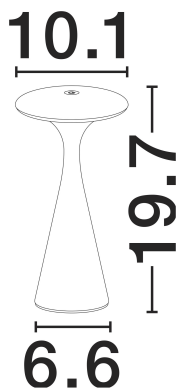

NOVA LUCE

PRODUCT DATASHEET

Version: 001

PRODUCT PHOTOGRAPH

TECHNICAL DRAWING

GENERAL INFORMATION

| | |
|-------------------------|----------|
| Product Code | 9136452 |
| Collection | Outdoor |
| Product Category | Portable |
| Product Family | Grigio |
| Mounting Location | Portable |
| Application Environment | Outdoor |
| Specifications | N/A |

DIMENSION & WEIGHT

| | |
|--------------|------------------|
| LxWxH (cm) | D:10.1 H:19.7 cm |
| Cut out (cm) | N/A |
| Weight (Kgr) | 0.424 |

MATERIAL & COLOR

| | |
|---------------|----------------|
| Product Color | Sandy Black |
| Body Material | Aluminium & Pc |

| | |
|-------------------------|-------------------|
| Power (Nominal) | 2w |
| Input voltage (Nominal) | 220-240Vac |
| Mains Frequency | 50/60Hz |

PHOTOMETRICAL DATA

| | |
|---------------------------|------------------------|
| Luminous Flux | 122lm |
| Color Temperature | 2200-2700-3000K |
| Light Color (Designation) | CCT |