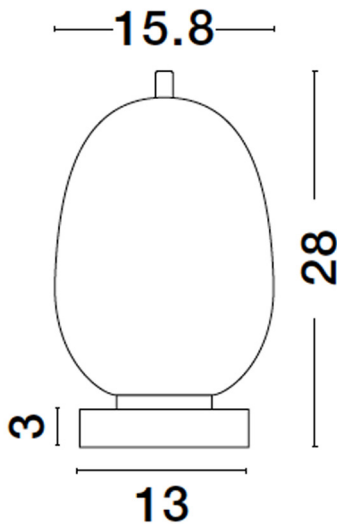

TECHNICAL DRAWING

GENERAL INFORMATION

Product Code	9624089
Collection	Decorative
Product Category	Table
Product Family	Lato
Mounting Location	N/A
Application Environment	Indoor

DIMENSION & WEIGHT

LxWxH (cm)	D: 15,8 H: 28
Cut out (cm)	N/A
Weight (Kgr)	1.4

MATERIAL & COLOR

Product Color	Black & Opal
Body Material	Metal & Glass

APPLICATION & MOUNTING

Ambient Working Temp.	Max 45 oC
Type of Protection	IP20
Dimmable	Depends on the lamp
Type of Dimming (Optional)	N/A
Mounting type	N/A
Mounting Depth (cm)	N/A
Led Module Replaceable	Yes
Light Source	LED E14

NOVA LUCE S.A

Schimatari Viotias
32009, Greece

+30 22620 58 121
+30 22620 56 743

info@novaluce.com
www.novaluce.com