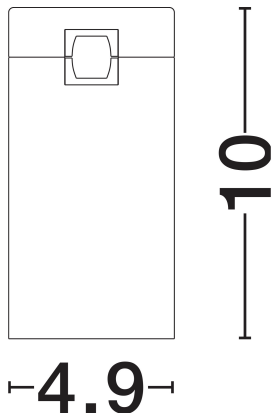

NOVA LUCE

PRODUCT DATASHEET

Version: 001

PRODUCT PHOTOGRAPH

TECHNICAL DRAWING

GENERAL INFORMATION

Product Code	9070172
Collection	Indoor
Product Category	Accessories
Product Family	Magnetic System
Mounting Location	N/A
Application Environment	Indoor
Specifications	N/A

DIMENSION & WEIGHT

LxWxH (cm)	D: 4.9 H: 10
Cut Out (cm)	N/A
Weight (Kgr)	0

MATERIAL & COLOR

Product Color	Black
Body Material	Aluminium

APPLICATION & MOUNTING

Ambient Working Temp.	Max 45°C
Type of Protection	IP20
Dimmable	No
Type of Dimming	N/A
Mounting type	Surface
Mounting Depth (cm)	N/A
Led Module Replaceable	No
Light Source	LED

Power (Nominal)	5W
Input voltage (Nominal)	220-240V
Mains Frequency	50/60Hz

PHOTOMETRICAL DATA

Luminous Flux	533lm
Color Temperature	3000K
Light Color (Designation)	Warm White

WARRANTY

Warranty	3 Years
----------	----------------