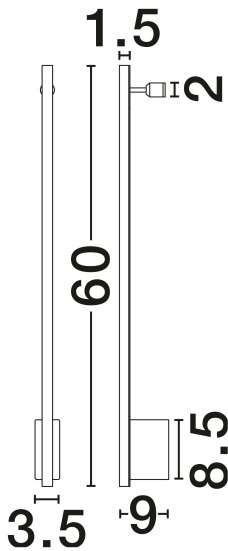

NOVA LUCE

PRODUCT DATASHEET

Version: 001

PRODUCT PHOTOGRAPH

TECHNICAL DRAWING

GENERAL INFORMATION

Product Code	9081130
Collection	Indoor
Product Category	Wall
Product Family	Gropius
Mounting Location	Wall
Application Environment	Indoor
Specifications	N/A

DIMENSION & WEIGHT

LxWxH (cm)	L: 60 W: 9 H: 3.5
Cut Out (cm)	N/A
Weight (Kgr)	0.5

MATERIAL & COLOR

Product Color	Sandy Black
Body Material	Aluminium

APPLICATION & MOUNTING

Ambient Working Temp.	Max 45°C
Type of Protection	IP20
Dimmable	No
Type of Dimming	N/A
Mounting type	Surface
Mounting Depth (cm)	N/A
Led Module Replaceable	No
Light Source	LED

Power (Nominal)	10W
Input voltage (Nominal)	220-240V
Mains Frequency	50/60Hz

PHOTOMETRICAL DATA

Luminous Flux	366lm
Color Temperature	3000K
Light Color (Designation)	Warm White

WARRANTY

Warranty	3 Years
----------	----------------