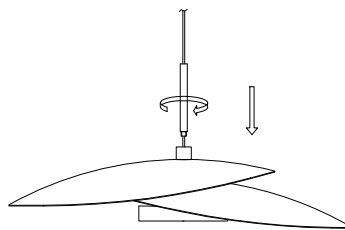

NOVA LUCE

9580696

1

Drill a hole & apply plastic anchor

2

Apply the screw with the hanging Element

3

Place the cable in place

4

By rotating tight it up

5

By rotating apply it in place

6

Place the product in to place

7

Plug it in