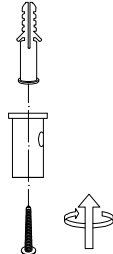

NOVA LUCE

9580696

1

Drill a hole & apply plastic anchor

2

Apply the screw with the hanging Element

3

Place the cable in place

4

By rotating tight it up

5

By rotating apply it in place

6

Place the product in to place

7

Plug it in