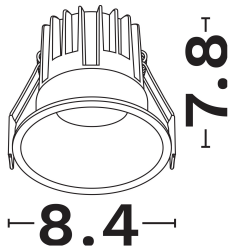

TECHNICAL DRAWING

COMPATIBLE WITH

— On/Off Driver: Included

— Triac Driver: 9844019

— Dali Driver: 9621523

GENERAL INFORMATION

Product Code	9580640
Product Category	Downlights
Product Family	Luella
Mounting Location	Ceiling
Application Environment	Indoor

DIMENSION & WEIGHT

LxWxH (cm)	D: 8.5 H:7.5
Cut out (cm)	7,5
Weight (Kgr)	N/A

MATERIAL & COLOR

Product Color	Black
Body Material	Aluminium
Cover Material	N/A

APPLICATION & MOUNTING

Ambient Working Temp.	45 C
Type of Protection	IP20
Protection Class IK	IK03
Dimmable	Yes
Type of Dimming (Optional)	Triac/Dali
Mounting type	Recessed
Mounting Depth (cm)	Ceiling
Led Module Replaceable	No
Light Source	Led
Adjustable	No

NOVA LUCE S.A

Schimatari Viotias
32009, Greece

+30 22620 58 121
+30 22620 56 743

info@novaluce.com
www.novaluce.com