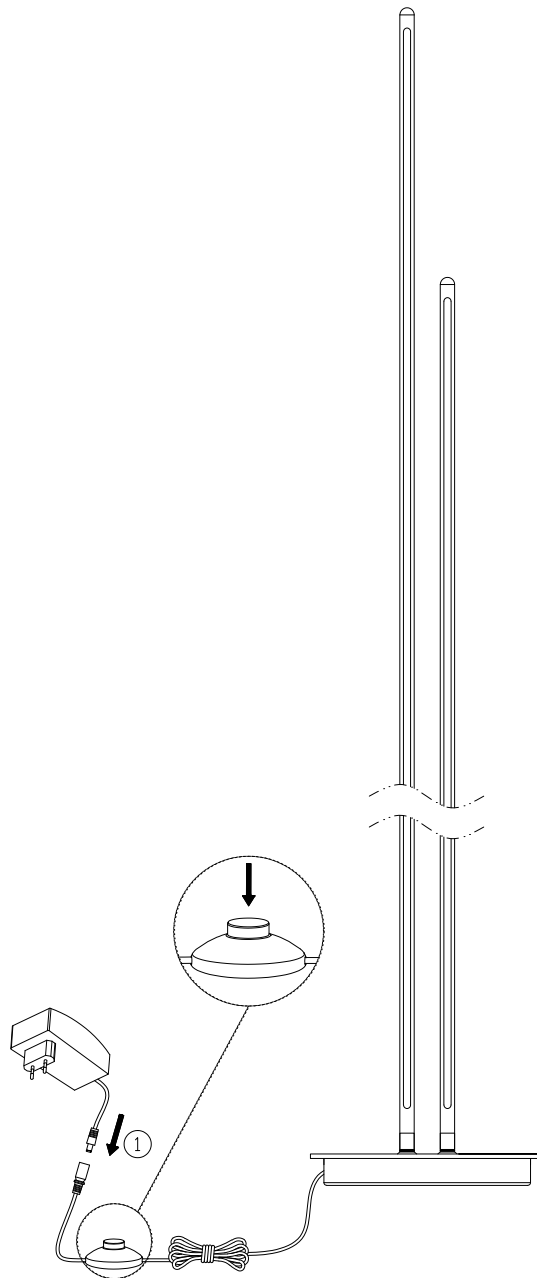

NOVA LUCE

9002062

1. Connect the wire & plug it in

Short - Press : Turn On / Off the light

Long - Press : Adjust the brightness