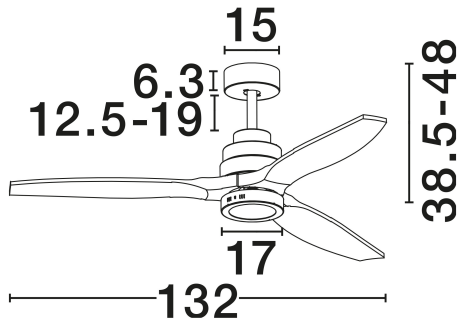

NOVA LUCE

PRODUCT DATASHEET

Version: 001

PRODUCT PHOTOGRAPH

GENERAL INFORMATION

Product Code	9952314
Collection	Indoor
Product Category	Fans
Product Family	Nature
Mounting Location	Ceiling
Application Environment	Indoor
Specifications	N/A

DIMENSION & WEIGHT

LxWxH (cm)	D: 132 H: 35 - 48
Cut Out (cm)	N/A
Weight (Kgr)	5.8

MATERIAL & COLOR

Product Color	Matt White & Oak
Body Material	Steel & Glass & Wood

TECHNICAL DRAWING

APPLICATION & MOUNTING

Ambient Working Temp.	Max 45°C
Type of Protection	IP20
Dimmable	No
Type of Dimming	N/A
Mounting type	Surface
Mounting Depth (cm)	N/A
Led Module Replaceable	No
Light Source	LED

NOVA LUCE S.A

Schimatari Viotias
32009, Greece

+30 22620 58 121
+30 22620 56 743

info@novaluce.com
www.novaluce.com

NOVA LUCE

PRODUCT DATASHEET

Version: 001

ELECTRICAL DATA

Power (Nominal)	12W
Input voltage (Nominal)	220-240V
Mains Frequency	50/60Hz

PHOTOMETRICAL DATA