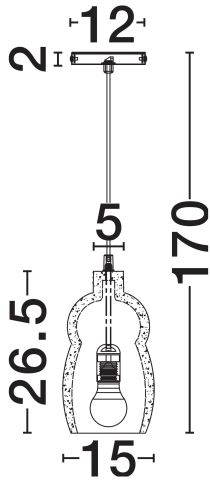

## PRODUCT PHOTOGRAPH

## TECHNICAL DRAWING

## DIMENSION & WEIGHT

LxWxH (cm)	D: 15 H: 170
Cut Out (cm)	N/A
Weight (Kgr)	1.96