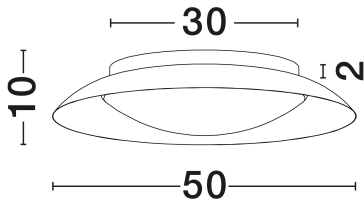

DIMENSION & WEIGHT

LxWxH (cm)	D: 50 H: 10
Cut Out (cm)	N/A
Weight (Kgr)	2

MATERIAL & COLOR

Product Color	Gold Leaf
Body Material	Metal & Acrylic

TECHNICAL DRAWING

APPLICATION & MOUNTING

Ambient Working Temp.	Max 45°C
Type of Protection	IP20
Dimmable	Yes
Type of Dimming	Triac
Mounting type	Surface
Mounting Depth (cm)	N/A
Led Module Replaceable	No
Light Source	LED

Power (Nominal)	28W
Input voltage (Nominal)	220-240V
Mains Frequency	50/60Hz

PHOTOMETRICAL DATA

Luminous Flux	1400lm
Color Temperature	3000K
Light Color (Designation)	Warm White

WARRANTY

Warranty	3 Years
----------	----------------