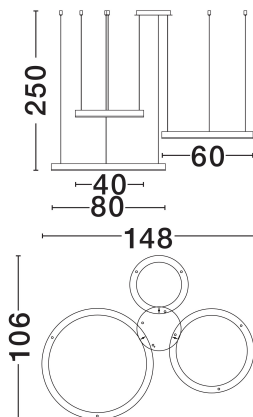

NOVA LUCE

PRODUCT DATASHEET

Version: 001

PRODUCT PHOTOGRAPH

TECHNICAL DRAWING

GENERAL INFORMATION

Product Code	9345654
Collection	Indoor
Product Category	Suspension
Product Family	Elowen
Mounting Location	Wall
Application Environment	Indoor
Specifications	N/A

DIMENSION & WEIGHT

LxWxH (cm)	L: 148 W: 106 H: 250
Cut Out (cm)	N/A
Weight (Kgr)	0

MATERIAL & COLOR

Product Color	Brushed Silver
Body Material	Aluminium & Acrylic

APPLICATION & MOUNTING

Ambient Working Temp.	Max 45°C
Type of Protection	IP20
Dimmable	Yes
Type of Dimming	Triac
Mounting type	Surface
Mounting Depth (cm)	N/A
Led Module Replaceable	No
Light Source	LED

Power (Nominal)	181W
Input voltage (Nominal)	220-240V
Mains Frequency	50/60Hz

PHOTOMETRICAL DATA

Luminous Flux	8899lm
Color Temperature	3000K
Light Color (Designation)	Warm White

WARRANTY

Warranty	3 Years
----------	----------------