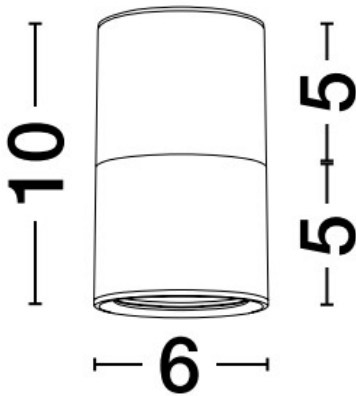

NOVA LUCE

PRODUCT DATASHEET

Version: 001

PRODUCT PHOTOGRAPH

GENERAL INFORMATION

Product Code	9911527
Product Category	Ceiling GU10
Product Family	Picto
Mounting Location	Ceiling
Application Environment	Indoor

DIMENSION & WEIGHT

LxWxH (cm)	D: 6 H: 10
Cut out (cm)	0
Weight (Kgr)	0.166

TECHNICAL DRAWING

MATERIAL & COLOR

Product Color	Black & Gold
Body Material	Aluminium
Cover Material	N/A

APPLICATION & MOUNTING

Ambient Working Temp.	45 C
Type of Protection	IP20
Protection Class IK	N/A
Dimmable	N/A
Type of Dimming (Optional)	N/A
Mounting type	Surface
Mounting Depth (cm)	Ceiling
Led Module Replaceable	Yes
Light Source	LED GU10 / MR16
Adjustable	No

NOVA LUCE

PRODUCT DATASHEET

Version: 001

ELECTRICAL DATA

Power (Nominal)	max 10 W
Input voltage (Nominal)	N/A
Mains Frequency	50/60Hz
Output voltage	N/A
Output Current	N/A
Power Factor	N/A
Efficiency	N/A
SVM	N/A
Pst	N/A
Class	N/A