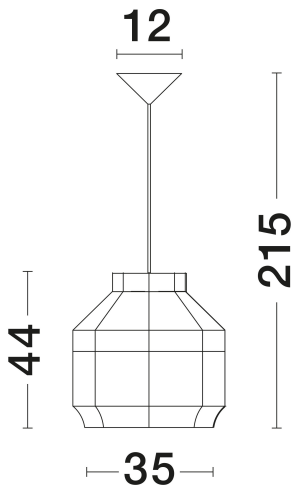

NOVA LUCE

PRODUCT DATASHEET

Version: 001

PRODUCT PHOTOGRAPH

TECHNICAL DRAWING

GENERAL INFORMATION

Product Code	9858659
Collection	Indoor
Product Category	Suspension
Product Family	Mia
Mounting Location	Ceiling
Application Environment	Indoor
Specifications	N/A

DIMENSION & WEIGHT

LxWxH (cm)	D: 35 H1: 44 H2: 215
Cut Out (cm)	N/A
Weight (Kgr)	1.16

MATERIAL & COLOR

Product Color	Natural
Body Material	Rattan

APPLICATION & MOUNTING

Ambient Working Temp.	Max 45°C
Type of Protection	IP20
Dimmable	Yes
Type of Dimming	N/A
Mounting type	Surface
Mounting Depth (cm)	N/A
Led Module Replaceable	Yes
Light Source	E27