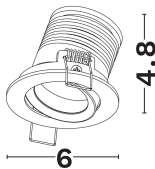

NOVA LUCE

PRODUCT DATASHEET

Version: 001

PRODUCT PHOTOGRAPH

GENERAL INFORMATION

Product Code	9097022
Product Category	Downlights
Product Family	Tif
Mounting Location	Ceiling
Application Environment	Indoor

DIMENSION & WEIGHT

LxWxH (cm)	D:6 H:4.8
Cut out (cm)	5,2
Weight (Kgr)	N/A

TECHNICAL DRAWING

MATERIAL & COLOR

Product Color	Black
Body Material	Aluminium
Cover Material	N/A

APPLICATION & MOUNTING

Ambient Working Temp.	45 C
Type of Protection	IP20
Protection Class IK	IK03
Dimmable	No
Type of Dimming (Optional)	Dali
Mounting type	Recessed
Mounting Depth (cm)	Ceiling
Led Module Replaceable	No
Light Source	Led
Adjustable	Yes

PHOTOMETRICAL DATA

Luminous Flux	148
Luminous Efficacy	74
Color Temperature	3000
Light Color (Designation)	Warm White
CRI	>90
SDCM	<3
Beam Angle	4
UGR	<16

LIFESPAN

Lifetime	50000
----------	--------------