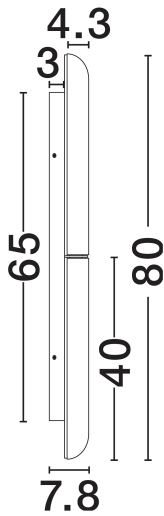

NOVA LUCE

PRODUCT DATASHEET

Version: 001

PRODUCT PHOTOGRAPH

GENERAL INFORMATION

Product Code	9333207
Collection	Indoor
Product Category	Wall
Product Family	Glorece
Mounting Location	Wall
Application Environment	Indoor
Specifications	N/A

DIMENSION & WEIGHT

LxWxH (cm)	D: 10 W: 7.8 H: 80.3
Cut Out (cm)	N/A
Weight (Kgr)	5.3

MATERIAL & COLOR

Product Color	Antique Brass
Body Material	Metal & Glass

APPLICATION & MOUNTING

Ambient Working Temp.	Max 45°C
Type of Protection	IP20
Dimmable	No
Type of Dimming	N/A
Mounting type	Surface
Mounting Depth (cm)	N/A
Led Module Replaceable	No
Light Source	LED

TECHNICAL DRAWING

NOVA LUCE S.A

Schimatari Viotias
32009, Greece

+30 22620 58 121
+30 22620 56 743

info@novaluce.com
www.novaluce.com

NOVA LUCE

PRODUCT DATASHEET

Version: 001

ELECTRICAL DATA

Power (Nominal)	12W
Input voltage (Nominal)	220-240V
Mains Frequency	50/60Hz

PHOTOMETRICAL DATA

Luminous Flux	720lm
Color Temperature	3000K
Light Color (Designation)	Warm White

WARRANTY

Warranty	3 Years
----------	----------------