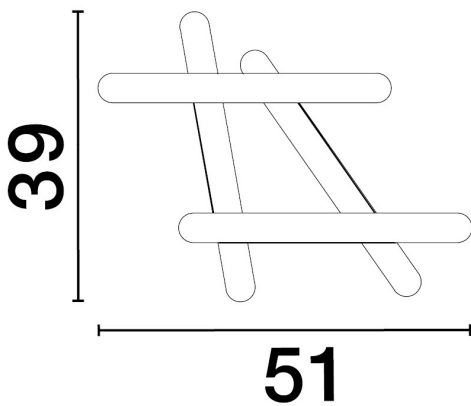

NOVA LUCE

PRODUCT DATASHEET

Version: 001

PRODUCT PHOTOGRAPH

TECHNICAL DRAWING

GENERAL INFORMATION

Product Code	9210920
Collection	Decorative
Product Category	Ceiling
Product Family	Willow
Mounting Location	Ceiling
Application Environment	Indoor

DIMENSION & WEIGHT

LxWxH (cm)	L: 51 W: 39 H: 5.6
Cut out (cm)	N/A
Weight (Kgr)	1.5

MATERIAL & COLOR

Product Color	Sandy White
Body Material	Aluminium & Acrylic

APPLICATION & MOUNTING

Ambient Working Temp.	Max 45 °C
Type of Protection	IP20
Dimmable	No
Type of Dimming (Optional)	N/A
Mounting type	Ceiling
Mounting Depth (cm)	N/A
Led Module Replaceable	No
Light Source	LED

NOVA LUCE S.A

Schimatari Viotias
32009, Greece

+30 22620 58 121
+30 22620 56 743

info@novaluce.com
www.novaluce.com