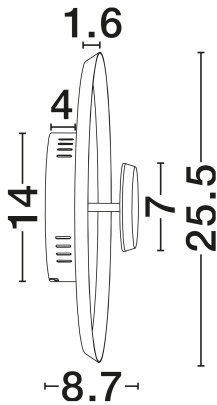

### TECHNICAL DRAWING

### DIMENSION & WEIGHT

LxWxH (cm)	D: 25.5 H: 8.7
Cut Out (cm)	N/A
Weight (Kgr)	0.75