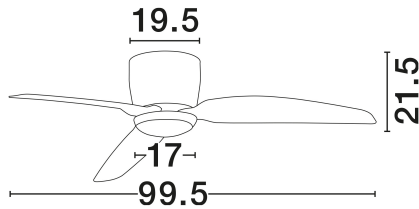

TECHNICAL DRAWING

APPLICATION & MOUNTING

Ambient Working Temp.	Max 45°C
Type of Protection	IP20
Dimmable	No
Type of Dimming	N/A
Mounting type	Surface
Mounting Depth (cm)	N/A
Led Module Replaceable	No
Light Source	LED

NOVA LUCE S.A

Schimatari Viotias
32009, Greece

+30 22620 58 121
+30 22620 56 743

info@novaluce.com
www.novaluce.com