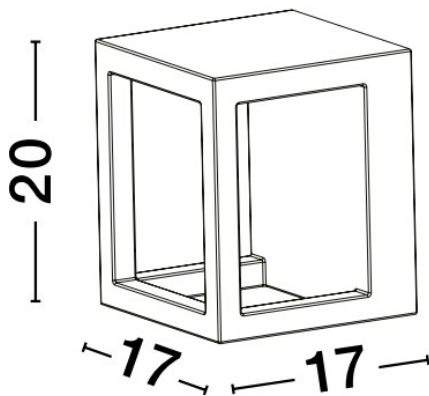

NOVA LUCE

PRODUCT DATASHEET

Version: 001

PRODUCT PHOTOGRAPH

GENERAL INFORMATION

Product Code	9540214
Collection	Outdoor
Product Category	Wall
Product Family	BEV
Mounting Location	Wall
Application Environment	Outdoor

DIMENSION & WEIGHT

LxWxH (cm)	L: 17 W: 17 H: 20
Cut out (cm)	N/A
Weight (Kgr)	3.0

TECHNICAL DRAWING

MATERIAL & COLOR

Product Color	Grey
Body Material	Cement-Glass

APPLICATION & MOUNTING

Ambient Working Temp.	(-15°C) ~ (+60°C)
Type of Protection	IP65
Dimmable	No
Type of Dimming (Optional)	N/A
Mounting type	Surface
Mounting Depth (cm)	N/A
Led Module Replaceable	No
Light Source	LED