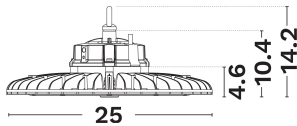

TECHNICAL DRAWING

MATERIAL & COLOR

Product Color	Black
Body Material	Aluminium
Cover Material	N/A

APPLICATION & MOUNTING

Ambient Working Temp.	45 C
Type of Protection	IP65
Protection Class IK	IK09
Dimmable	No
Type of Dimming (Optional)	N/A
Mounting type	Suspended
Mounting Depth (cm)	Ceiling
Led Module Replaceable	No
Light Source	Led
Adjustable	Yes

COMPATIBLE WITH

— On/Off Driver: Included

— Triac Driver: N/A

— Dali Driver: N/A

NOVA LUCE S.A

Schimatari Viotias
32009, Greece

+30 22620 58 121
+30 22620 56 743

info@novaluce.com
www.novaluce.com