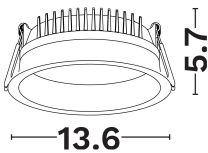

NOVA LUCE

PRODUCT DATASHEET

Version: 001

PRODUCT PHOTOGRAPH

TECHNICAL DRAWING

COMPATIBLE WITH

— On/Off Driver: Included

— Triac Driver: 9844019

— Dali Driver: 9621523

GENERAL INFORMATION

Product Code	9844064
Product Category	Downlights-Commercial
Product Family	Uber
Mounting Location	Ceiling
Application Environment	Indoor

DIMENSION & WEIGHT

LxWxH (cm)	D:13.6 H:5.7
Cut out (cm)	12
Weight (Kgr)	N/A

Power (Nominal)	14
Input voltage (Nominal)	220-240Vac
Mains Frequency	50/60Hz
Output voltage	36Vdc
Output Current	350mA
Power Factor	>0.8
Efficiency	>81%
SVM	60.4
Pst	61
Class	II

PHOTOMETRICAL DATA

Luminous Flux	1212
Luminous Efficacy	86.6
Color Temperature	3000
Light Color (Designation)	Warm White
CRI	>90
SDCM	<3
Beam Angle	90
UGR	N/A