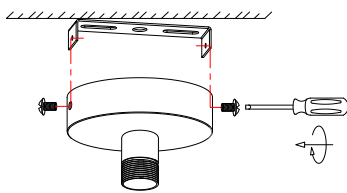

NOVA LUCE

9002677

1

Turn off the general switch

2

Drill holes & apply plastic anchors
With screws

3

Connect the wires

4

Apply the side screws

5

Apply the bulb

6

Turn on the general switch