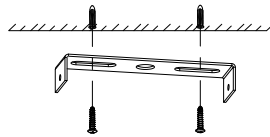

NOVA LUCE

9002677

1

Turn off the general switch

2

Drill holes & apply plastic anchors
With screws

3

Connect the wires

4

Apply the side screws

5

Apply the bulb

6

Turn on the general switch