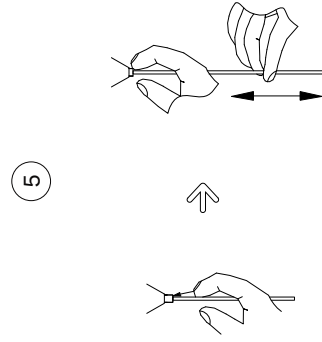

NOVA LUCE

9054450

Turn off the general switch

Drill holes apply plastic anchors
With screws

Drill holes apply plastic anchors
With screws

Connect wires

Adjust the wire

Apply the side screws