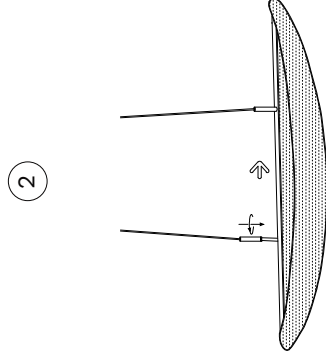

NOVA LUCE

9054450

Turn off the general switch

Drill holes apply plastic anchors
With screws

Drill holes apply plastic anchors
With screws

Connect wires

Adjust the wire

Apply the side screws