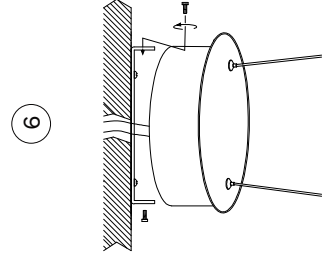

NOVA LUCE

9054450

Turn off the general switch

Drill holes apply plastic anchors
With screws

Drill holes apply plastic anchors
With screws

Connect wires

Adjust the wire

Apply the side screws