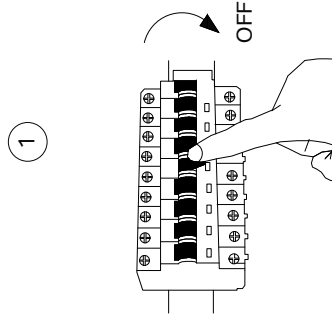

NOVA LUCE

9054450

Turn off the general switch

Drill holes apply plastic anchors
With screws

Drill holes apply plastic anchors
With screws

Connect wires

Adjust the wire

Apply the side screws

Turn on the general switch