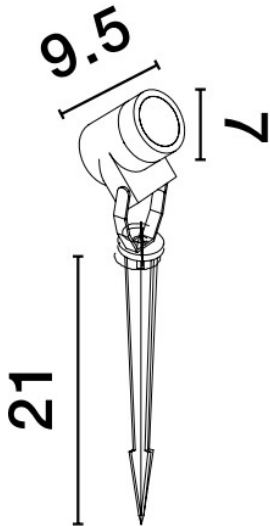

GENERAL INFORMATION

Product Code	9026128
Collection	Outdoor
Product Category	Spotlights
Product Family	VIDA
Mounting Location	Ground
Application Environment	Outdoor

DIMENSION & WEIGHT

LxWxH (cm)	L: 7 W: 9,5 H: 21
Cut out (cm)	N/A
Weight (Kgr)	0.5

MATERIAL & COLOR

Product Color	Black
Body Material	Aluminium & Glass

APPLICATION & MOUNTING

Ambient Working Temp.	Max 40 oC
Type of Protection	IP54
Dimmable	No
Type of Dimming (Optional)	N/A
Mounting type	Surface
Mounting Depth (cm)	N/A
Led Module Replaceable	Yes
Light Source	GU10

NOVA LUCE S.A

Schimatari Viotias
32009, Greece

+30 22620 58 121
+30 22620 56 743

info@novaluce.com
www.novaluce.com