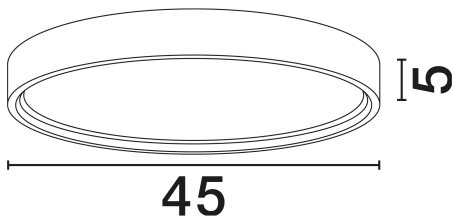

TECHNICAL DRAWING

GENERAL INFORMATION

Product Code	9085231
Collection	Indoor
Product Category	Ceiling
Product Family	Olaf
Mounting Location	Ceiling
Application Environment	Indoor
Specifications	N/A

DIMENSION & WEIGHT

LxWxH (cm)	D: 45 H: 5
Cut Out (cm)	N/A
Weight (Kgr)	2.1

MATERIAL & COLOR

Product Color	Sandy Black
Body Material	Metal & Acrylic

APPLICATION & MOUNTING

Ambient Working Temp.	Max 45°C
Type of Protection	IP20
Dimmable	Yes
Type of Dimming	Triac
Mounting type	Surface
Mounting Depth (cm)	N/A
Led Module Replaceable	No
Light Source	LED

NOVA LUCE S.A

Schimatari Viotias
32009, Greece

+30 22620 58 121
+30 22620 56 743

info@novaluce.com
www.novaluce.com