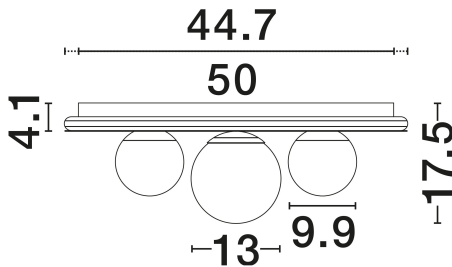

NOVA LUCE

PRODUCT DATASHEET

Version: 001

PRODUCT PHOTOGRAPH

TECHNICAL DRAWING

GENERAL INFORMATION

Product Code	9061431
Collection	Indoor
Product Category	Ceiling
Product Family	Velna
Mounting Location	Ceiling
Application Environment	Indoor
Specifications	N/A

DIMENSION & WEIGHT

LxWxH (cm)	D: 49.5 H: 17.5
Cut Out (cm)	N/A
Weight (Kgr)	4.2

MATERIAL & COLOR

Product Color	Opal & Sandy Black
Body Material	Glass & Aluminium

APPLICATION & MOUNTING

Ambient Working Temp.	Max 45°C
Type of Protection	IP20
Dimmable	Yes
Type of Dimming	Triac
Mounting type	Surface
Mounting Depth (cm)	N/A
Led Module Replaceable	No
Light Source	LED

Power (Nominal)	52W
Input voltage (Nominal)	220-240V
Mains Frequency	50/60Hz

PHOTOMETRICAL DATA

Luminous Flux	2080lm
Color Temperature	3000K
Light Color (Designation)	Warm White

WARRANTY

Warranty	3 Years
----------	----------------