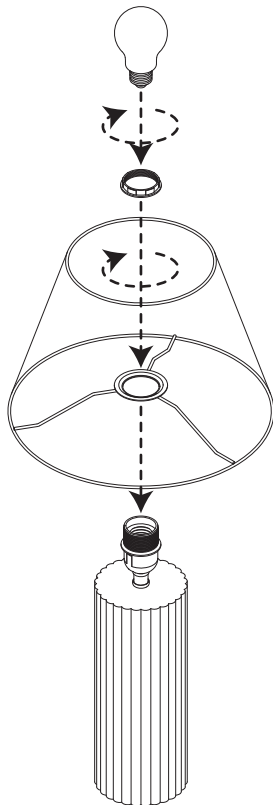

NOVA LUCE

9001062

1

Place the shade into place
Make it stable
by tying up the washer
& Apply the bulb by rotating

2

Plug it in power to turn it on/ off

3

Installation completed