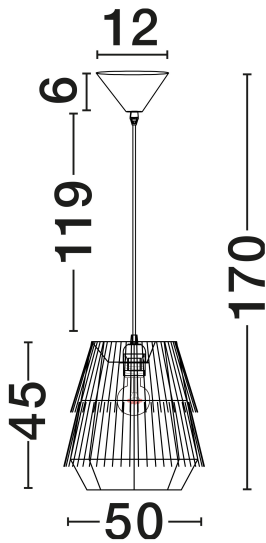

NOVA LUCE

PRODUCT DATASHEET

Version: 001

PRODUCT PHOTOGRAPH

TECHNICAL DRAWING

GENERAL INFORMATION

Product Code	9586803
Collection	Indoor
Product Category	Suspension
Product Family	Sol
Mounting Location	Ceiling
Application Environment	Indoor
Specifications	N/A

DIMENSION & WEIGHT

LxWxH (cm)	D: 50 H: 170
Cut Out (cm)	N/A
Weight (Kgr)	0.95

MATERIAL & COLOR

Product Color	Natural & Black
Body Material	Rattan & Raffia & Steel

APPLICATION & MOUNTING

Ambient Working Temp.	Max 45°C
Type of Protection	IP20
Dimmable	Yes
Type of Dimming	N/A
Mounting type	Surface
Mounting Depth (cm)	N/A
Led Module Replaceable	Yes
Light Source	E27

Power (Nominal)	1x12W
Input voltage (Nominal)	100-240V
Mains Frequency	50/60Hz

PHOTOMETRICAL DATA

Luminous Flux	N/A
Color Temperature	N/A
Light Color (Designation)	N/A

WARRANTY

Warranty	3 Years
----------	----------------