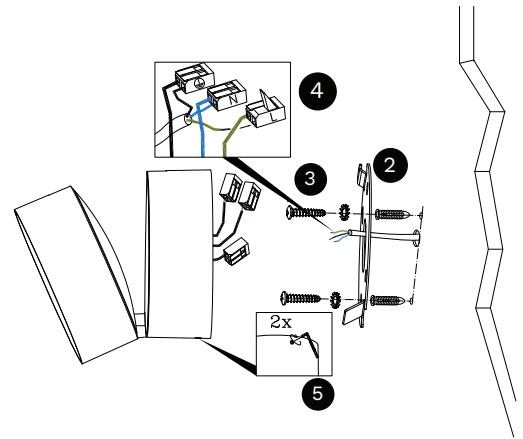

NOVA LUCE

92001 92002 92003

Turn off the general switch

Turn on the general switch

1. Turn off general switch
2. Drill a holes, apply plastic anchors
3. Apply screws
4. Connect wires
5. Put it in place & Apply side screws
6. Turn on the general switch