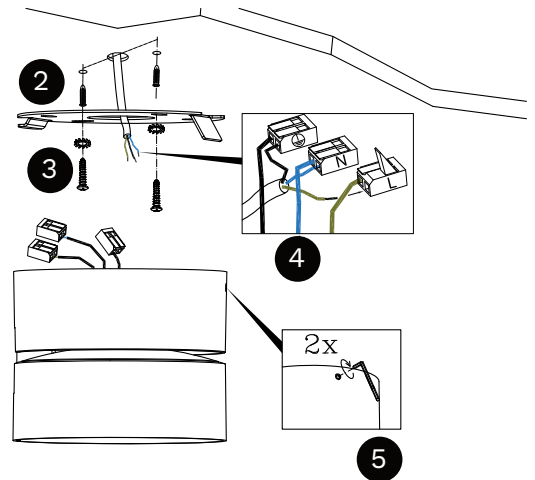

NOVA LUCE

92001 92002 92003

Turn off the general switch

Turn on the general switch

1. Turn off general switch
2. Drill a holes, apply plastic anchors
3. Apply screws
4. Connect wires
5. Put it in place & Apply side screws
6. Turn on the general switch