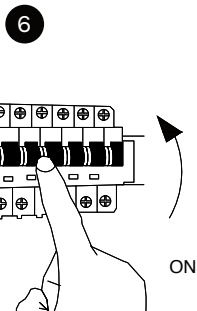

NOVA LUCE

92001 92002 92003

Turn off the general switch

Turn on the general switch

1. Turn off general switch
2. Drill a holes, apply plastic anchors
3. Apply screws
4. Connect wires
5. Put it in place & Apply side screws
6. Turn on the general switch