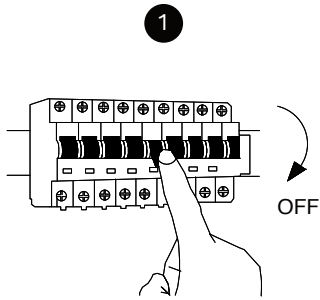

NOVA LUCE

92001 92002 92003

Turn off the general switch

Turn on the general switch

1. Turn off general switch
2. Drill a holes, apply plastic anchors
3. Apply screws
4. Connect wires
5. Put it in place & Apply side screws
6. Turn on the general switch