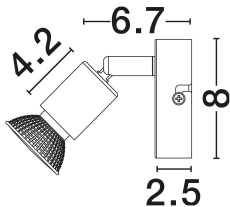

DIMENSION & WEIGHT

LxWxH (cm)	D: 8 W: 6.7 H: 10.9
Cut Out (cm)	N/A
Weight (Kgr)	0.2

MATERIAL & COLOR

Product Color	Matt White
Body Material	Metal

TECHNICAL DRAWING

APPLICATION & MOUNTING

Ambient Working Temp.	Max 45°C
Type of Protection	IP20
Dimmable	Yes
Type of Dimming	N/A
Mounting type	Surface
Mounting Depth (cm)	N/A
Led Module Replaceable	Yes
Light Source	GU10

Power (Nominal)	1x10W
Input voltage (Nominal)	100-240V
Mains Frequency	50/60Hz

PHOTOMETRICAL DATA

Luminous Flux	N/A
Color Temperature	N/A
Light Color (Designation)	N/A

WARRANTY

Warranty	3 Years
----------	----------------