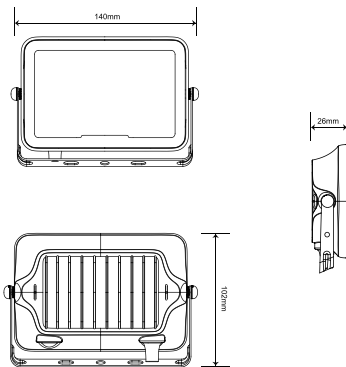

TECHNICAL DRAWING

MATERIAL & COLOR

Product Color	Black
Body Material	Aluminium
Cover Material	N/A

APPLICATION & MOUNTING

Ambient Working Temp.	Max 40 oC
Type of Protection	IP66
Protection Class IK	IK06
Dimmable	N/A
Type of Dimming (Optional)	N/A
Mounting type	Surface
Mounting Depth (cm)	N/A
Led Module Replaceable	No
Light Source	Led

COMPATIBLE WITH

- On/Off Driver: Included
- Triac Driver: N/A
- Dali Driver: N/A

NOVA LUCE S.A

Schimatari Viotias
32009, Greece

+30 22620 58 121
+30 22620 56 743

info@novaluce.com
www.novaluce.com