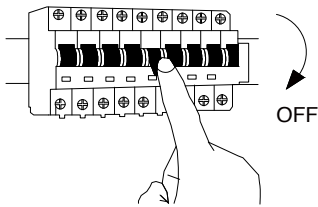

NOVA LUCE

9006037

1

Turn off the general switch

2

A	B	C	D	E
600	800	114	352	352

Map

3

Drill Holes apply plastic anchors with screws

4

Connect the wires

5

Hang it on

6

Turn on the general switch

LED ON/OFF Demister ON/OFF