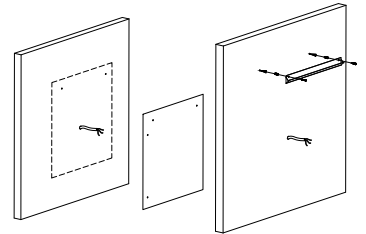

NOVA LUCE

9006037

1

Turn off the general switch

2

A	B	C	D	E
600	800	114	352	352

Map

3

Drill Holes apply plastic anchors with screws

4

Connect the wires

5

Hang it on

6

Turn on the general switch

LED ON/OFF Demister ON/OFF