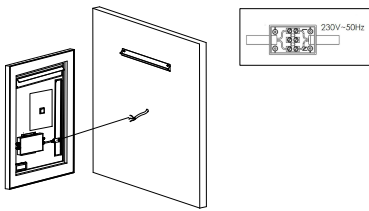

NOVA LUCE

9006037

1

Turn off the general switch

2

A	B	C	D	E
600	800	114	352	352

Map

3

Drill Holes apply plastic anchors with screws

4

Connect the wires

5

Hang it on

6

Turn on the general switch

LED ON/OFF Demister ON/OFF