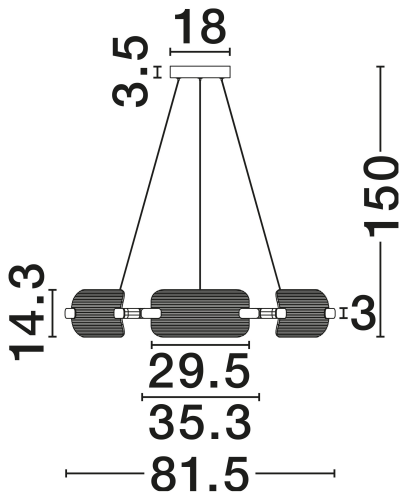

## TECHNICAL DRAWING

## DIMENSION & WEIGHT

LxWxH (cm)	D: 81.5 H: 150
Cut Out (cm)	N/A
Weight (Kgr)	7

### PHOTOMETRICAL DATA

Luminous Flux	<b>3332lm</b>
Color Temperature	<b>3000K</b>
Light Color (Designation)	<b>Warm White</b>