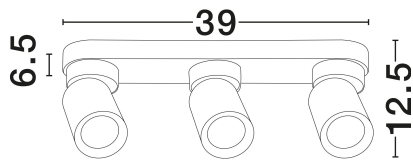

NOVA LUCE

PRODUCT DATASHEET

Version: 001

PRODUCT PHOTOGRAPH

GENERAL INFORMATION

Product Code	9011342
Collection	Indoor
Product Category	Spotlights
Product Family	Amecy
Mounting Location	Ceiling
Application Environment	Indoor
Specifications	N/A

DIMENSION & WEIGHT

LxWxH (cm)	L: 39 W: 6.5 H: 12.5
Cut Out (cm)	N/A
Weight (Kgr)	0.8

MATERIAL & COLOR

Product Color	Sandy Black
Body Material	Aluminium

TECHNICAL DRAWING

APPLICATION & MOUNTING

Ambient Working Temp.	Max 45°C
Type of Protection	IP20
Dimmable	Yes
Type of Dimming	N/A
Mounting type	Surface
Mounting Depth (cm)	N/A
Led Module Replaceable	Yes
Light Source	GU10

Power (Nominal)	3X10W
Input voltage (Nominal)	100-240V
Mains Frequency	50/60Hz

PHOTOMETRICAL DATA

Luminous Flux	N/A
Color Temperature	N/A
Light Color (Designation)	N/A

WARRANTY

Warranty	3 Years
----------	----------------