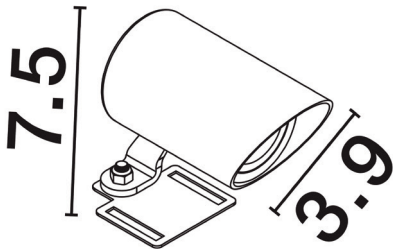

MATERIAL & COLOR

Product Color	Black
Body Material	Aluminium & Pc

APPLICATION & MOUNTING

Ambient Working Temp.	Max 45 oC
Type of Protection	IP65
Dimmable	No
Type of Dimming (Optional)	N/A
Mounting type	Surface
Mounting Depth (cm)	N/A
Led Module Replaceable	No
Light Source	LED

NOVA LUCE S.A

Schimatari Viotias
32009, Greece

+30 22620 58 121
+30 22620 56 743

info@novaluce.com
www.novaluce.com