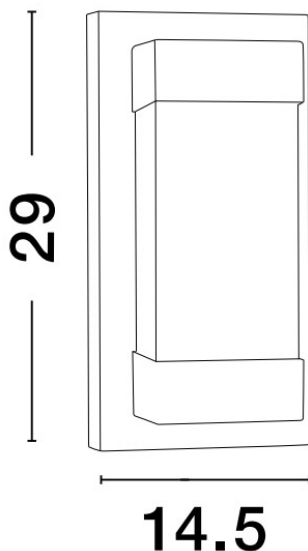

TECHNICAL DRAWING

MATERIAL & COLOR

Product Color	Black
Body Material	Aluminum-Acrylic

APPLICATION & MOUNTING

Ambient Working Temp.	Max 40 °C
Type of Protection	IP65
Dimmable	No
Type of Dimming (Optional)	N/A
Mounting type	Surface
Mounting Depth (cm)	N/A
Led Module Replaceable	No
Light Source	LED

NOVA LUCE S.A

Schimatari Viotias
32009, Greece

+30 22620 58 121
+30 22620 56 743

info@novaluce.com
www.novaluce.com