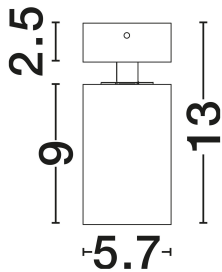

NOVA LUCE

PRODUCT DATASHEET

Version: 001

PRODUCT PHOTOGRAPH

TECHNICAL DRAWING

GENERAL INFORMATION

Product Code	9011311
Collection	Indoor
Product Category	Ceiling
Product Family	Tod
Mounting Location	Ceiling
Application Environment	Indoor
Specifications	N/A

DIMENSION & WEIGHT

LxWxH (cm)	D: 5.7 H 1: 9 H 2: 13
Cut Out (cm)	N/A
Weight (Kgr)	0.18

MATERIAL & COLOR

Product Color	Sandy White
Body Material	Aluminium

APPLICATION & MOUNTING

Ambient Working Temp.	Max 45°C
Type of Protection	IP20
Dimmable	Yes
Type of Dimming	N/A
Mounting type	Surface
Mounting Depth (cm)	N/A
Led Module Replaceable	Yes
Light Source	GU10

Power (Nominal)	1x10W
Input voltage (Nominal)	100-240V
Mains Frequency	50/60Hz

PHOTOMETRICAL DATA

Luminous Flux	N/A
Color Temperature	N/A
Light Color (Designation)	N/A

WARRANTY

Warranty	3 Years
----------	----------------