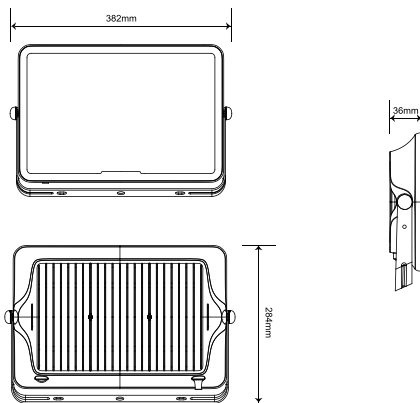

NOVA LUCE

PRODUCT DATASHEET

Version: 001

PRODUCT PHOTOGRAPH

GENERAL INFORMATION

Product Code	9050817
Product Category	Floodlights
Product Family	Grotto
Mounting Location	Ground/Wall
Application Environment	Outdoor

DIMENSION & WEIGHT

LxWxH (cm)	L:38.2 W: 3.6 H: 28.4
Cut out (cm)	-
Weight (Kgr)	1.87

TECHNICAL DRAWING

MATERIAL & COLOR

Product Color	Black
Body Material	Aluminium
Cover Material	N/A

APPLICATION & MOUNTING