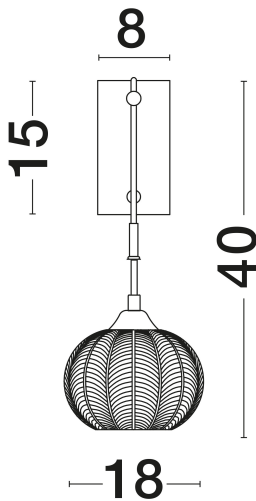

NOVA LUCE

PRODUCT DATASHEET

Version: 001

PRODUCT PHOTOGRAPH

TECHNICAL DRAWING

GENERAL INFORMATION

Product Code	9191545
Collection	Indoor
Product Category	Wall
Product Family	Vario
Mounting Location	Wall
Application Environment	Indoor
Specifications	N/A

DIMENSION & WEIGHT

LxWxH (cm)	L: 19 W: 13.5 H: 40
Cut Out (cm)	N/A
Weight (Kgr)	0.5

MATERIAL & COLOR

Product Color	Clear & Satin Gold
Body Material	Glass & Metal

APPLICATION & MOUNTING

Ambient Working Temp.	Max 45°C
Type of Protection	IP20
Dimmable	Yes
Type of Dimming	N/A
Mounting type	Surface
Mounting Depth (cm)	N/A
Led Module Replaceable	Yes
Light Source	E27

Power (Nominal)	1x12W
Input voltage (Nominal)	100-240V
Mains Frequency	50/60Hz

PHOTOMETRICAL DATA

Luminous Flux	N/A
Color Temperature	N/A
Light Color (Designation)	N/A

WARRANTY

Warranty	3 Years
----------	----------------