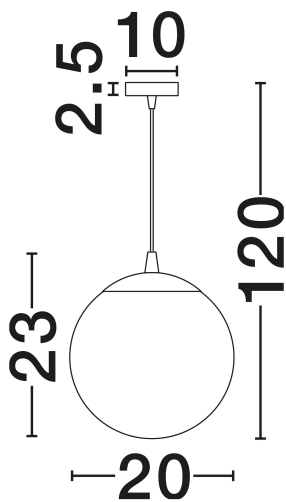

TECHNICAL DRAWING

GENERAL INFORMATION

Product Code	9080200
Collection	Indoor
Product Category	Suspension
Product Family	Lazione
Mounting Location	Ceiling
Application Environment	Indoor
Specifications	N/A

DIMENSION & WEIGHT

LxWxH (cm)	D: 20 H: 120
Cut Out (cm)	N/A
Weight (Kgr)	0.8

MATERIAL & COLOR

Product Color	Gradient Smokey & Chrome
Body Material	Glass & Aluminium

APPLICATION & MOUNTING

Ambient Working Temp.	Max 45°C
Type of Protection	IP20
Dimmable	N/A
Type of Dimming	N/A
Mounting type	Surface
Mounting Depth (cm)	N/A
Led Module Replaceable	Yes
Light Source	E27

NOVA LUCE S.A

Schimatari Viotias
32009, Greece

+30 22620 58 121
+30 22620 56 743

info@novaluce.com
www.novaluce.com